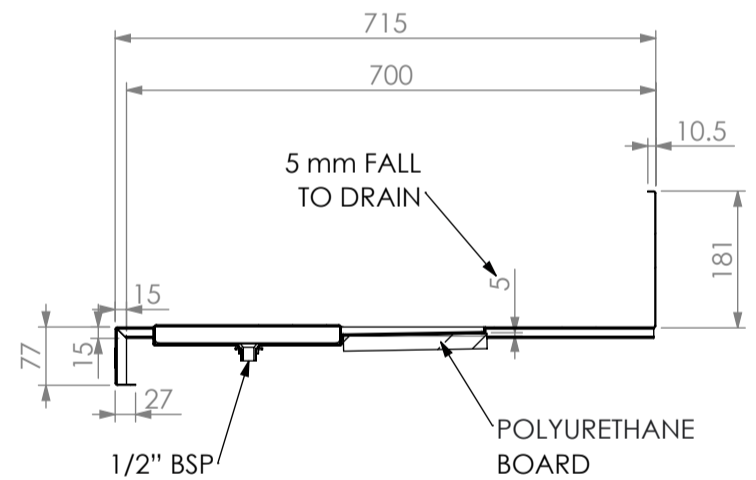

# SIMPLY STAINLESS

Modular Bar Solutions

WMTS.101  
WM-040293  
SIMPLY STAINLESS  
Model Number : SBM-BS-GR

**WITH GLASS RINSE**

**WITHOUT GLASS RINSE**

**SPECIFICATION**

Top section	<ul style="list-style-type: none"> <li>- High quality 304 grade stainless steel.</li> <li>- 1.2mm gauge, no. 4 Finish.</li> </ul>
Beer Station	<ul style="list-style-type: none"> <li>- Fully integrated jug rinser Watermark approved (GR Models only).</li> <li>- Stainless steel drip tray.</li> <li>- Polyurethane board for font attachment below.</li> <li>- 1/2" BSP drain spigot.</li> <li>- Reinforcing channels under.</li> </ul>

**NOTE:**  
1. 700mm DEEP MODULE ELEVATION SHOWN.

	BEER STATION (Bridge Type)	
	Product Code	Dimensions (mm)
<b>SBM-BS</b>	SBM-BS-6-0950	950x600
	SBM-BS-6-1300	1300x600
	SBM-BS-GR-6-0950	950x600
	SBM-BS-GR-6-1300	1300x600
	SBM-BS-7-0950	950x700
	SBM-BS-7-1300	1300x700
	SBM-BS-GR-7-0950	950x700
	SBM-BS-GR-7-1300	1300x700